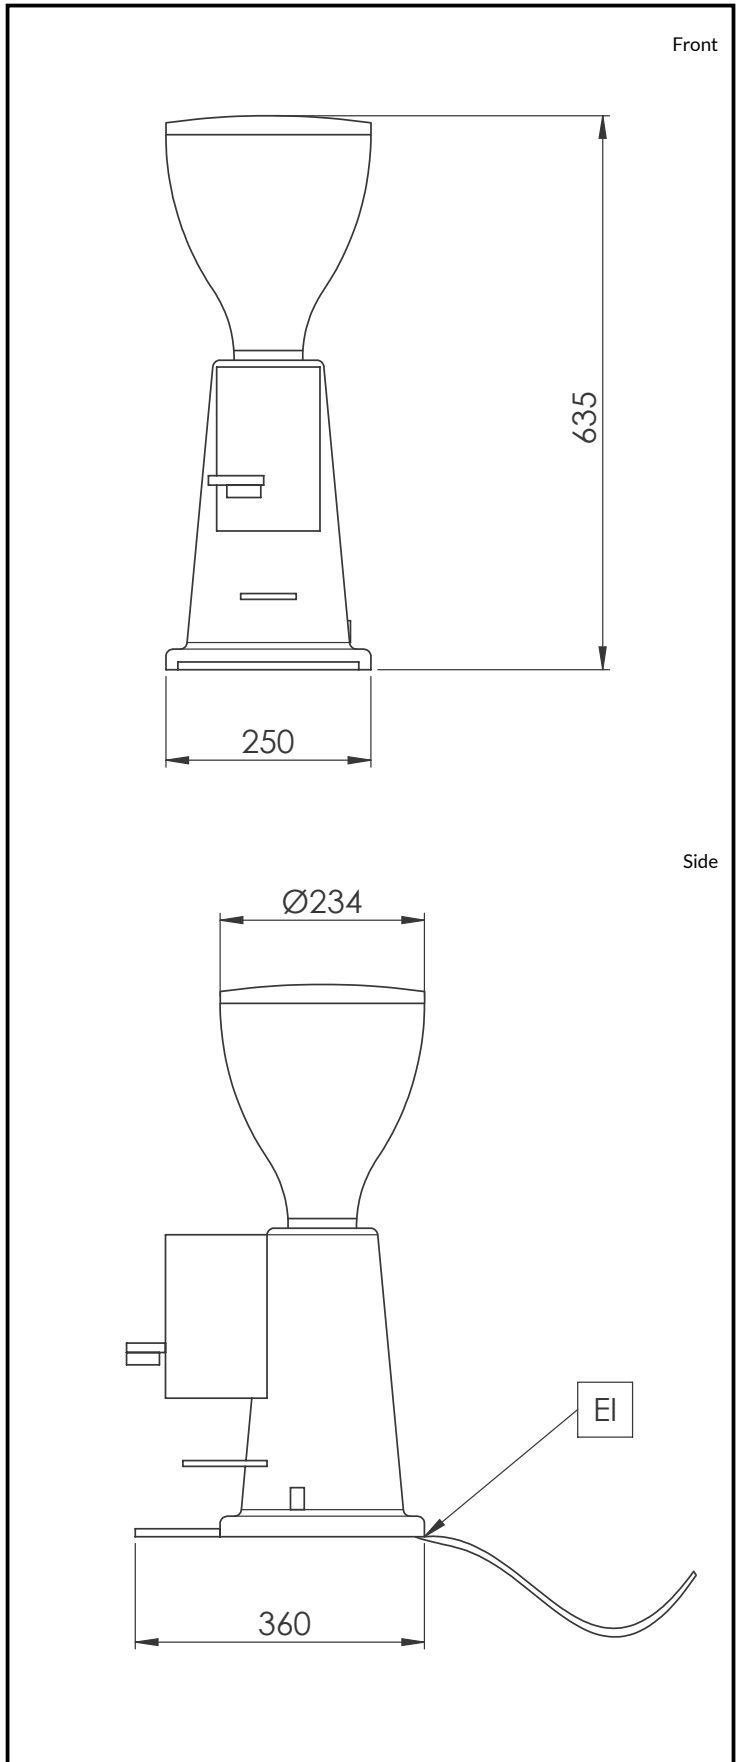

Doser coffee grinder, flat burrs 75mm

Ref: 602544
(GRND700)

Doser Coffee Grinder, flat, 75mm

GRND700

UNIC

Doser coffee grinder, flat burrs 75mm

Main Features

- Automatic fill-in doser.
- Practical to use thanks to the automatic refill feature of the doser compartment, distributing a volumetrically controlled, consistent portion every time.

Doser coffee grinder, flat burrs 75mm

Electric

Supply voltage:

602544 (GRND700) 230 V/1N ph/50/60 Hz

Electrical power max.: 0.8 kW

Plug type: CE-SCHUKO

Key Information:

External dimensions,

Width: 250 mm

External dimensions,

Depth: 360 mm

External dimensions,

Height: 635 mm

Net weight: 15.5 kg

Shipping weight: 18 kg

Shipping height: 880 mm

Shipping width: 440 mm

Shipping depth: 510 mm

Shipping volume: 0.2 m³

The company reserves the right to make modifications to the products without prior notice. All information correct at time of printing.